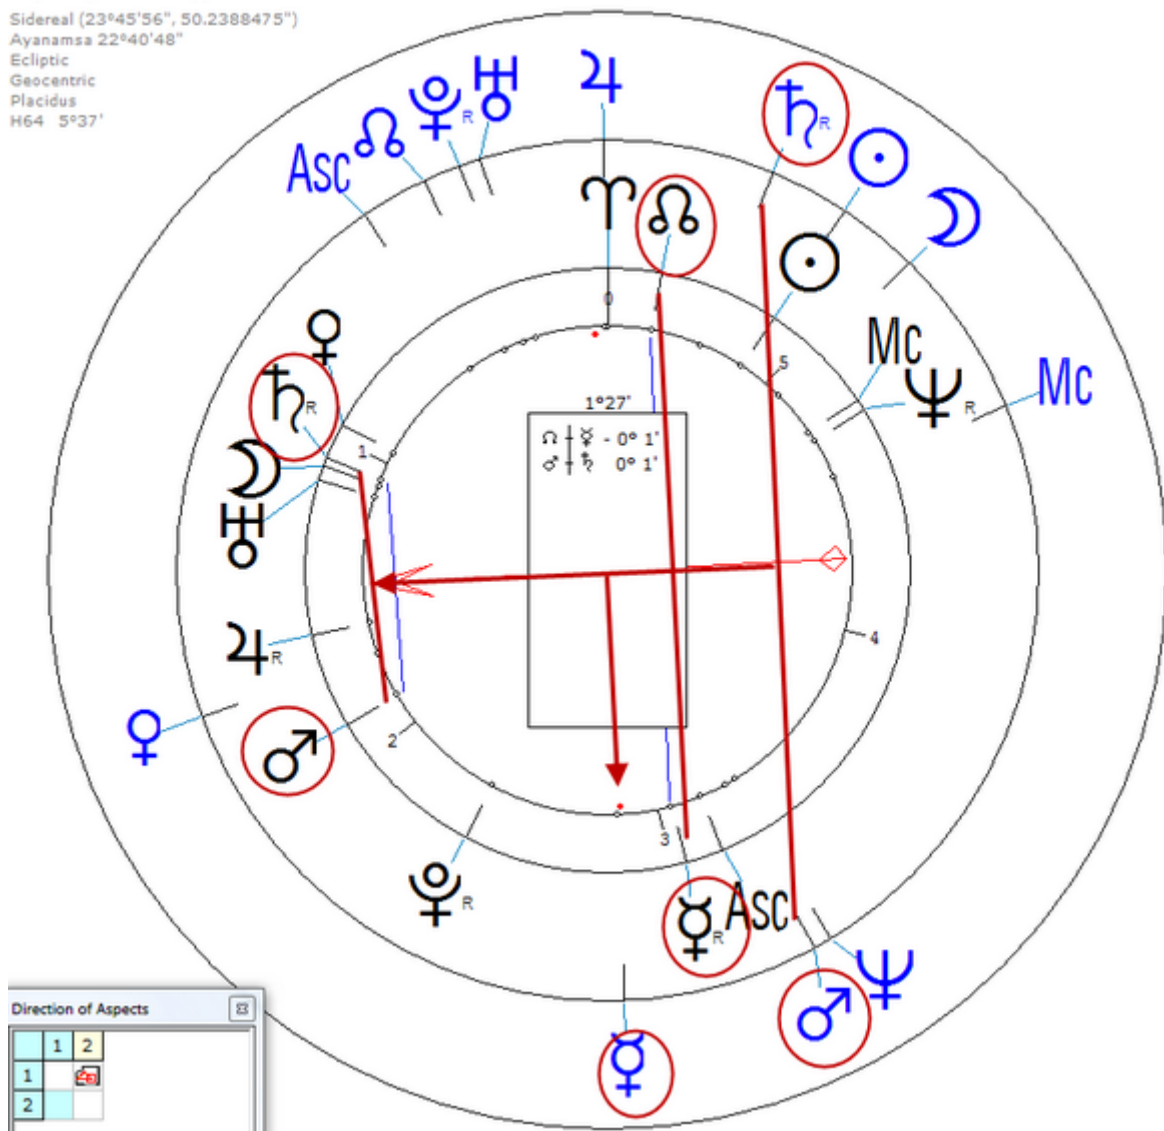

Kahn, Herman

15 February 1922 at 04:00 (= 04:00 AM)Bayonne, New Jersey, 40n40, 74w07

American mathematician, military strategist.

<https://www.astro.com/astro-databank/Kahn,_Herman>

Kahn died at his home in Chappaqua, NY on 7 July 1983, officially from a heart attack though rumors persisted that it was a suicide.

Solar Return (Harmonic 64)

Solar $\odot/\text{♁} = \odot_n/\text{♁}_n = \text{Solar } \text{♀} = \text{♀}_n/\text{♁}_n$

Solar $\text{♃}/\text{♁} = \text{♁}_n$; Solar $\text{♀}/\text{♁} = \text{♀}_n$; Solar $\text{♃}/\text{♀} = \text{♃}_n$

it was a suicide.

Kahn, Herman
15 February 1922 Wed 4:00 (GMT-5) 40°40'07"N 74°06'53"W
Bayonne, New Jersey, USA
Sidereal (23°45'56", 50.2388475")
Ayanamsa 22°40'48"
Ecliptic
Geocentric
Placidus
H64 5°37'